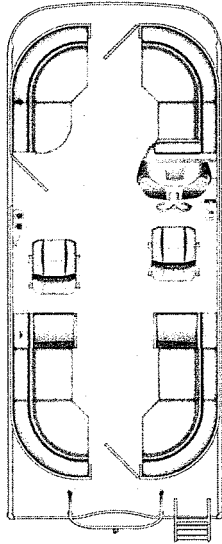

TRIFECTA

AUTHORIZED DEALER

Dennis Dillon RV & Marine

6560 W. Targee St.
Boise ID, 83709
Phone: 208-562-8911
Website: DDRV.com

2021 Trifecta 22RF LE

HULL/SERIAL #	MODEL YEAR	LOA	APPROX.WEIGHT
COLOR	2021	22' 0"	1915
		BEAM	FUEL CAPACITY
		8' 6"	27gal

UNIQUE KEY FEATURES

Pictures shown are for reference only and may not match options selected.

MANUFACTURERS SUGGESTED RETAIL PRICE

\$12,533 115 ELPT CT

OPTIONS

22RF LE 25" Tubes (Bi-Toons Only)	\$25,386
Premium Vinyl Pkg	\$0
Silver Rail Std	\$0
Victory Red	\$0
Black Onyx	\$0
Flagstone	\$0
Black Onyx	\$0
STD 20" Shaft Transom	\$0
Gray Pearl Woven	\$0
Bimini With Boot 8.5' x 10'	\$0
Mooring Cover	\$0
Coal	\$0
Mercury	\$0
115 ELPT CT	\$12,533
Mercury Pre-Rig w/Hummingbird	\$1,144
Premium Polymer Helm	\$0
(2) Portable Cupholders	\$236
SS Ski Tow Bar	\$0

Additional Options & Considerations

Freight	\$2,500
Prop, Fuel, Orientation	\$500
V&M trailer	\$5,454
Stock # TCM018	\$0

MSRP Sub Total: **\$39,299**

Additional Options & Considerations: **\$8,454**

Total: **\$47,753**