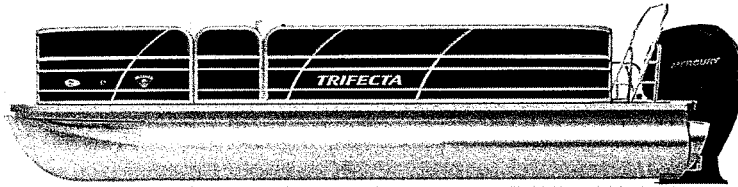

UNIQUE KEY FEATURES

Pictures shown are for reference only and may not match options selected.

MANUFACTURERS SUGGESTED RETAIL PRICE

\$12,533 115 ELPT CT

OPTIONS

22RF LE 25" Tubes (Bi-Toons Only)	\$25,386
Premium Vinyl Pkg	\$0
Silver Rail Std	\$0
Victory Red	\$0
Black Onyx	\$0
Flagstone	\$0
Black Onyx	\$0
STD 20" Shaft Transom	\$0
Gray Pearl Woven	\$0
Bimini With Boot 8.5' x 10'	\$0
Mooring Cover	\$0
Coal	\$0
Mercury	\$0
115 ELPT CT	\$12,533
Mercury Pre-Rig w/Hummingbird	\$1,144
Premium Polymer Helm	\$0
(2) Portable Cupholders	\$236
SS Ski Tow Bar	\$0